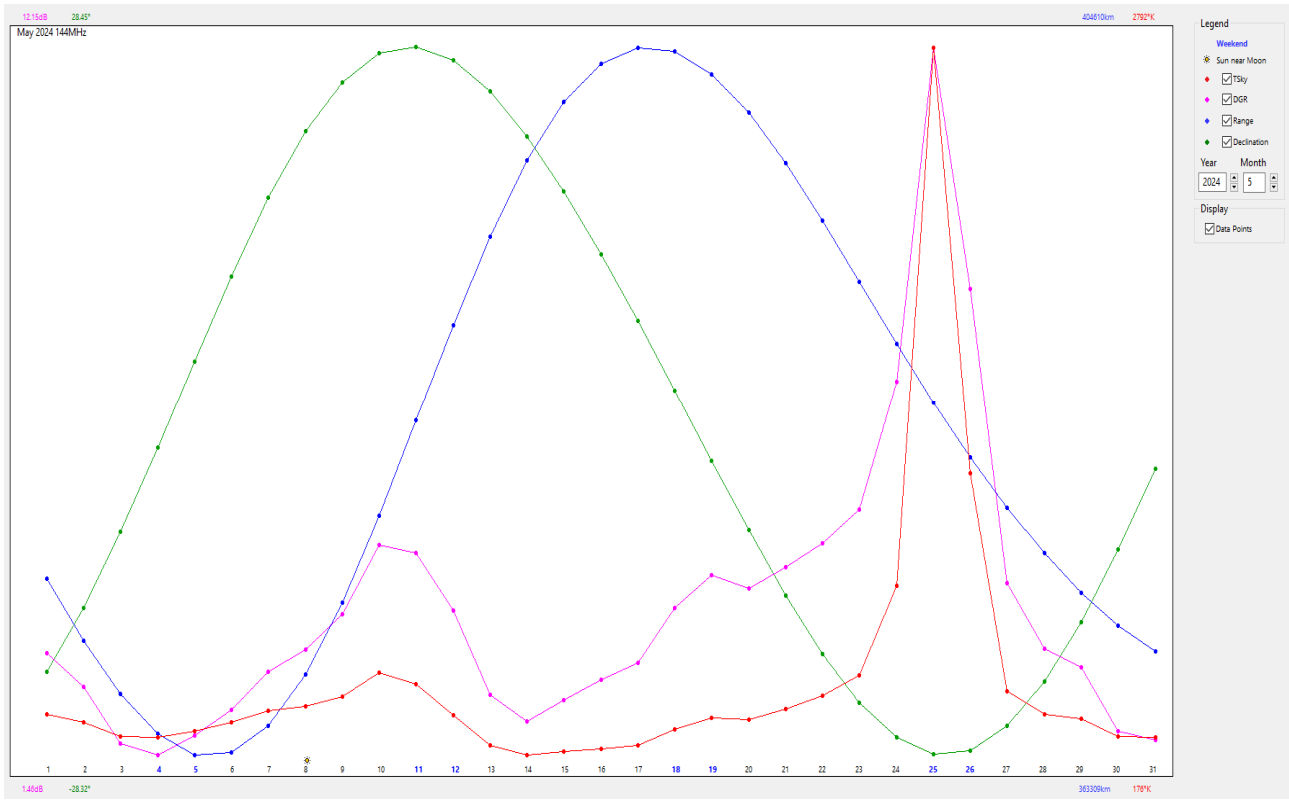

Moon Conditions

Moon Graph May 2024