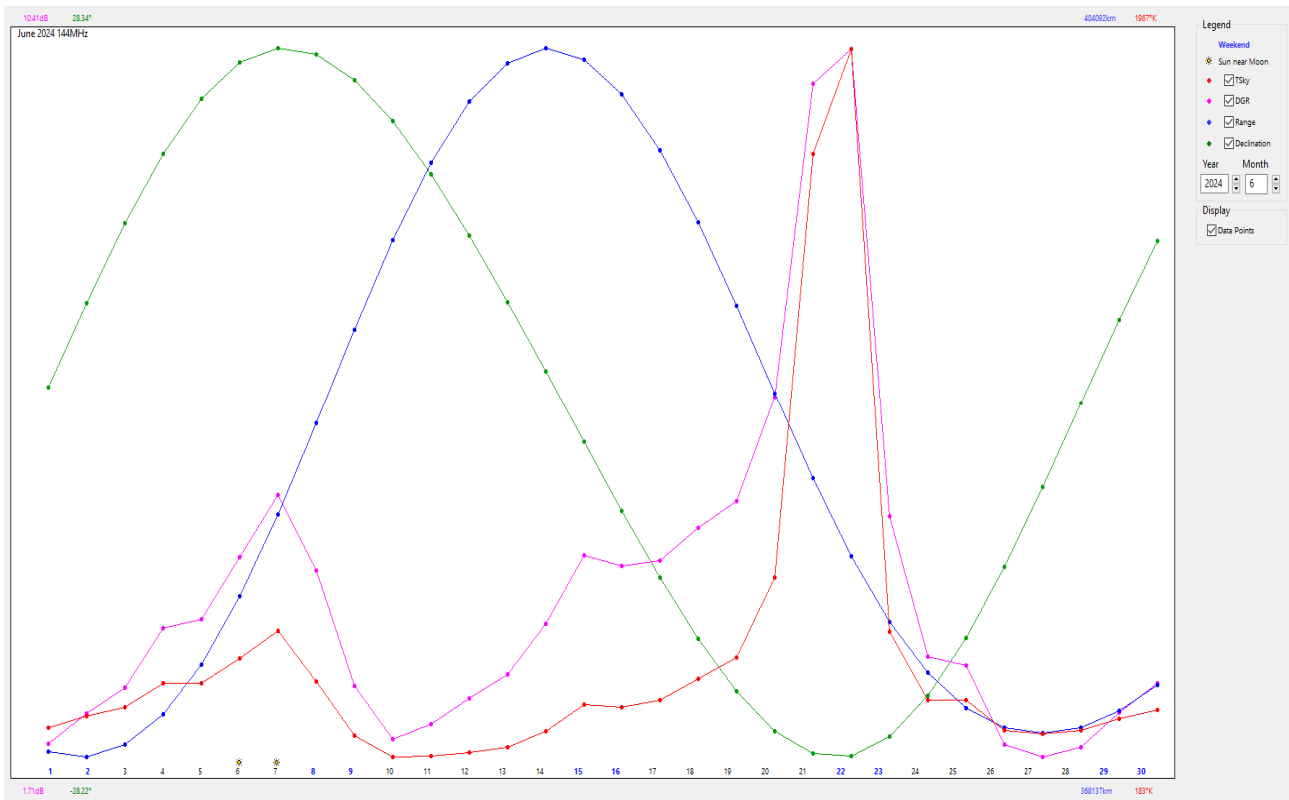

# Moon Conditions

Moon Graph May 2024

Moon Graph June 2024

(Courtesy of David GM4JJJ (sk 2019) [www.gm4jjj.co.uk/MoonSked/moonsked.htm](http://www.gm4jjj.co.uk/MoonSked/moonsked.htm))