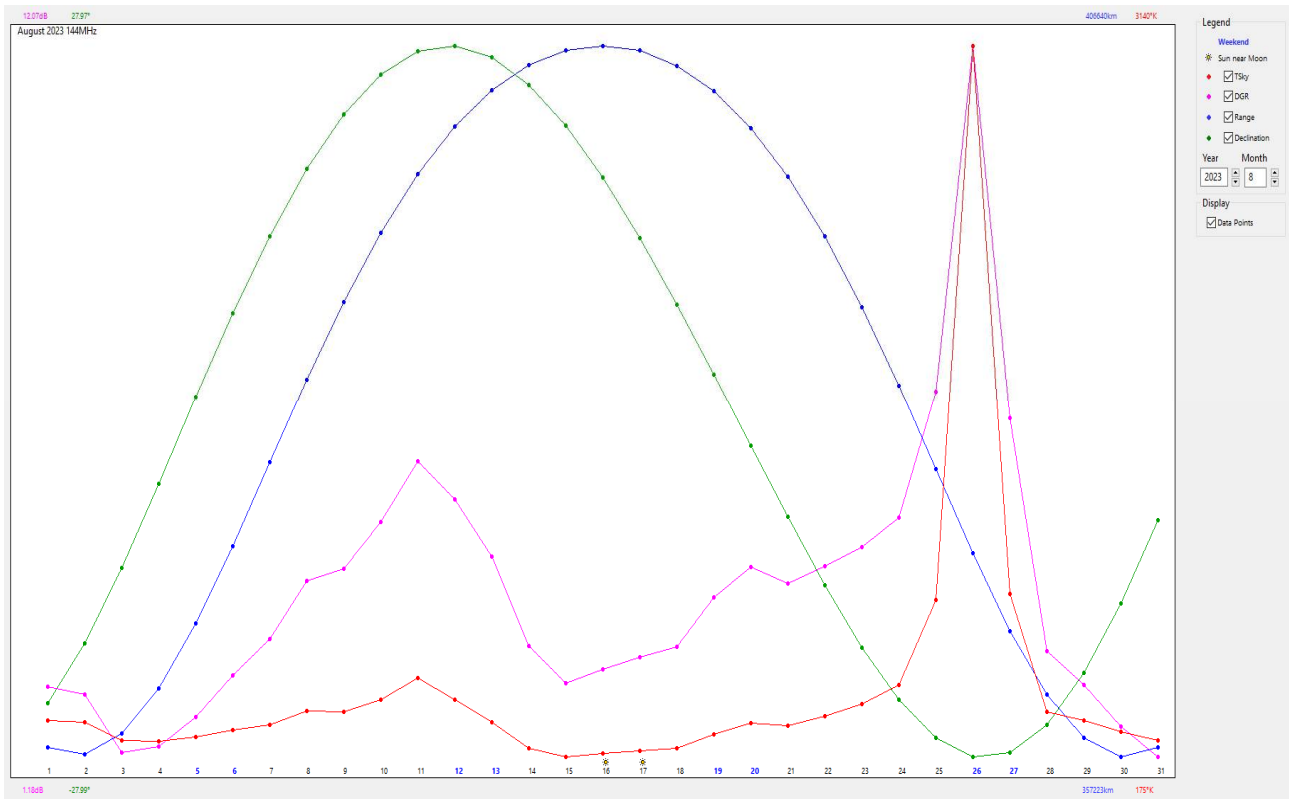

Moon Conditions

Moon Graph August 2023