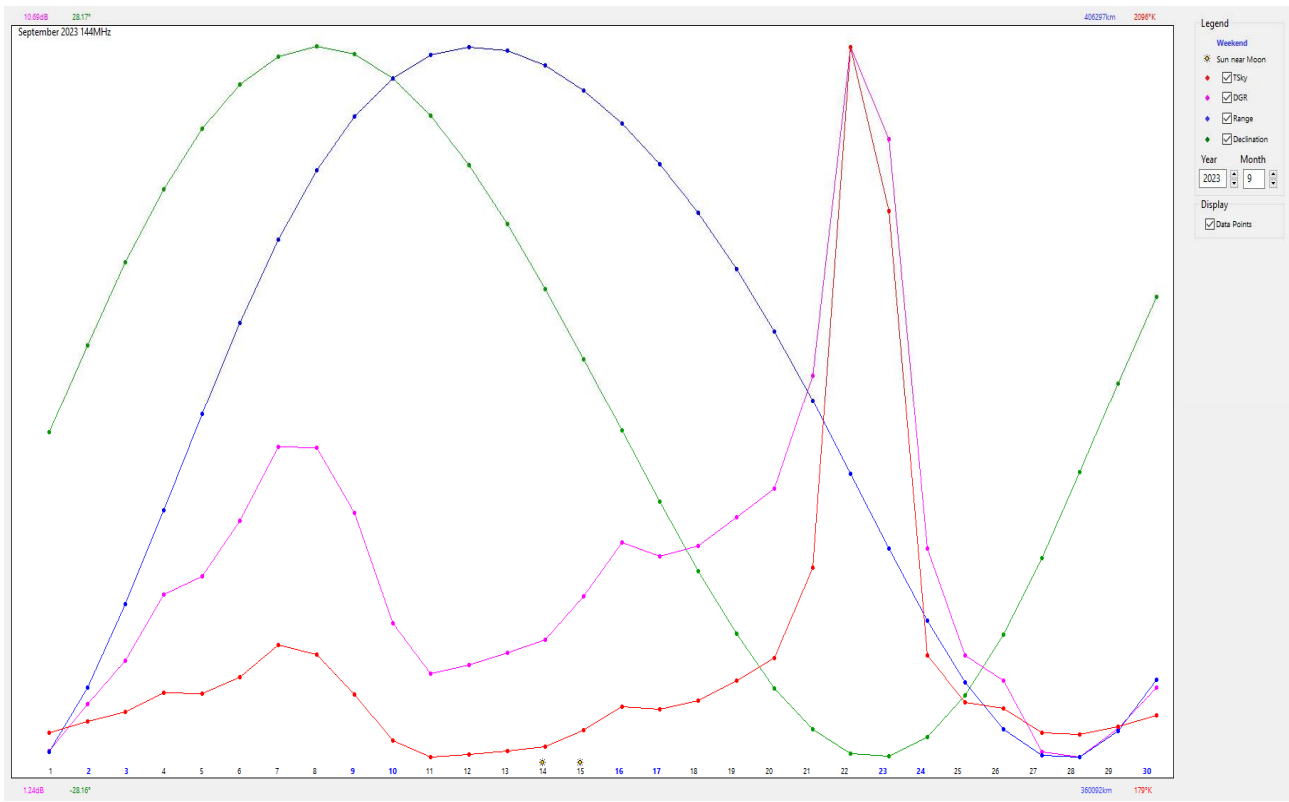

# Moon Conditions

Moon Graph August 2023

Moon Graph September 2023

(Courtesy of David GM4JJJ (sk 2019) [www.gm4jjj.co.uk/MoonSked/moonsked.htm](http://www.gm4jjj.co.uk/MoonSked/moonsked.htm))