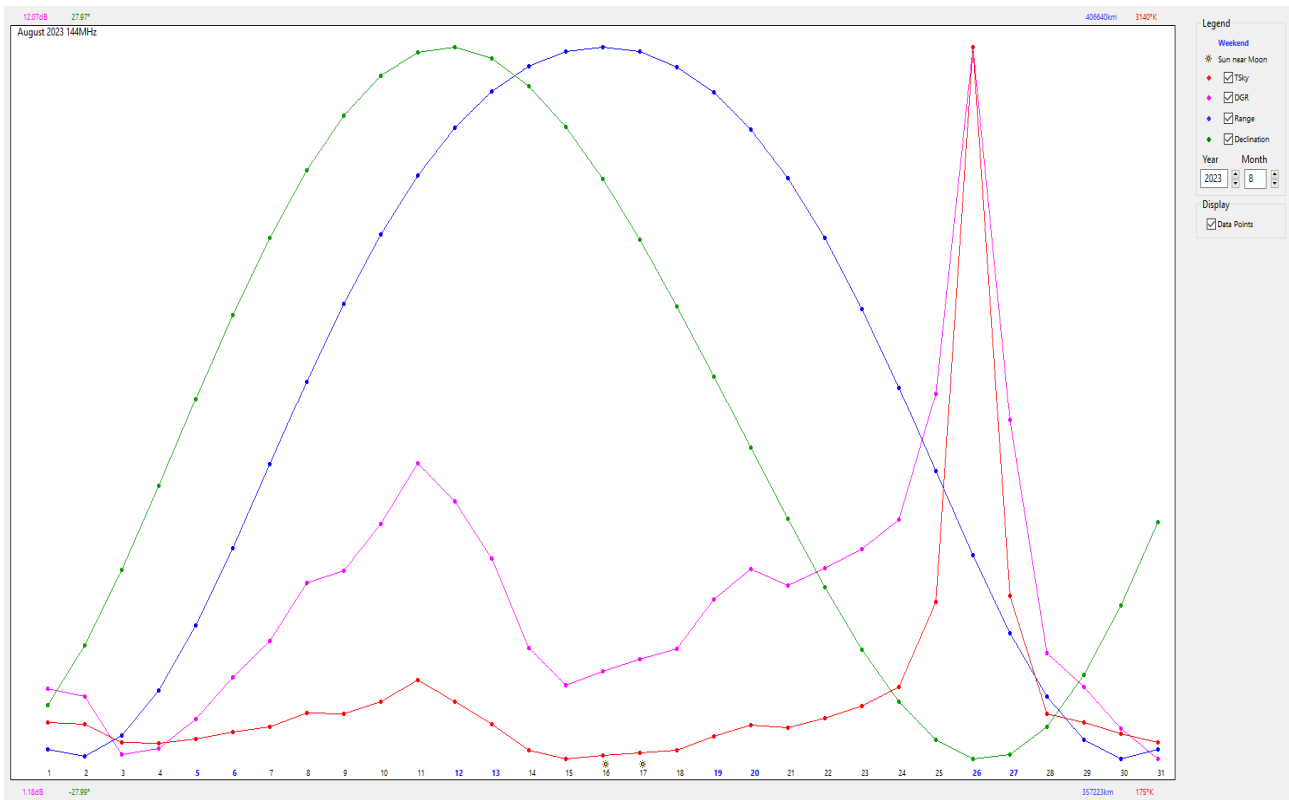

Moon Graph August 2023

(Courtesy of David GM4JJJ (sk 2019) www.gm4jjj.co.uk/MoonSked/moonsked.htm)