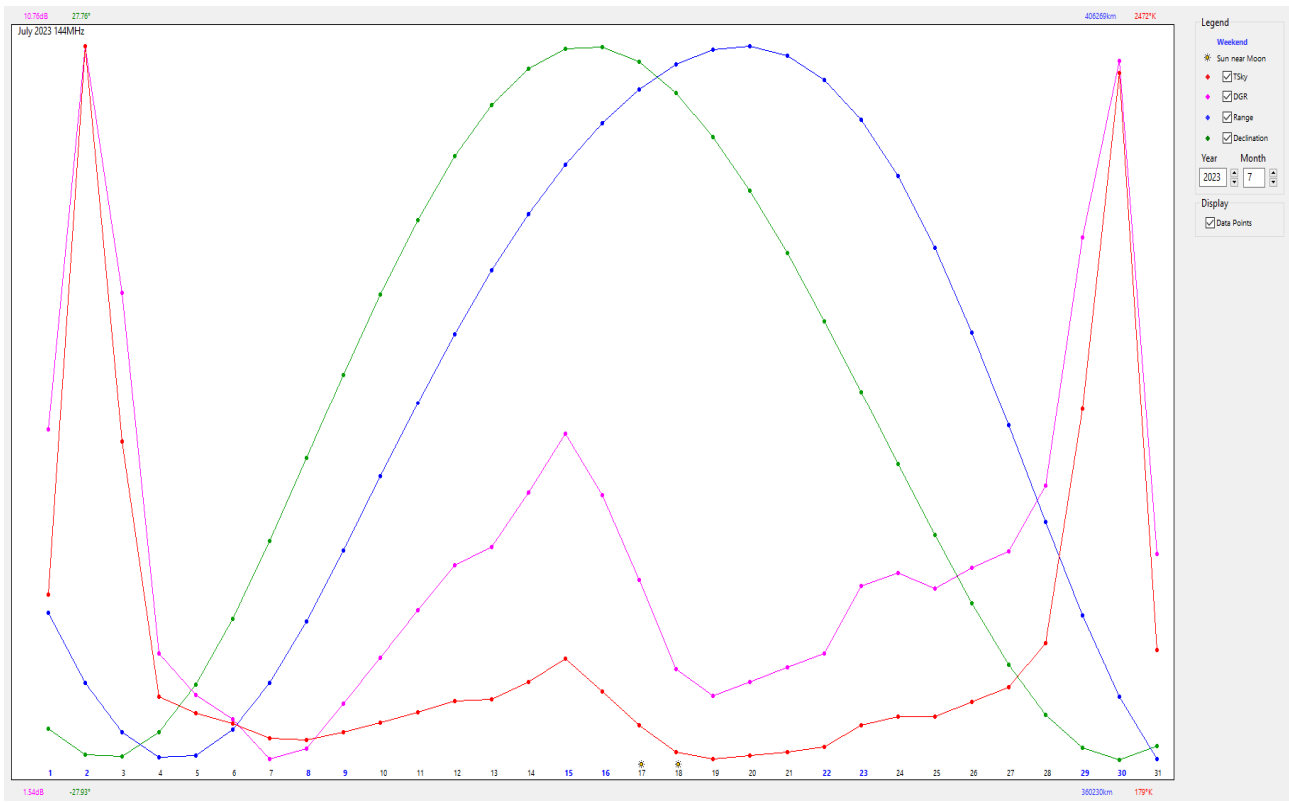

Moon Conditions

Moon Graph July 2023